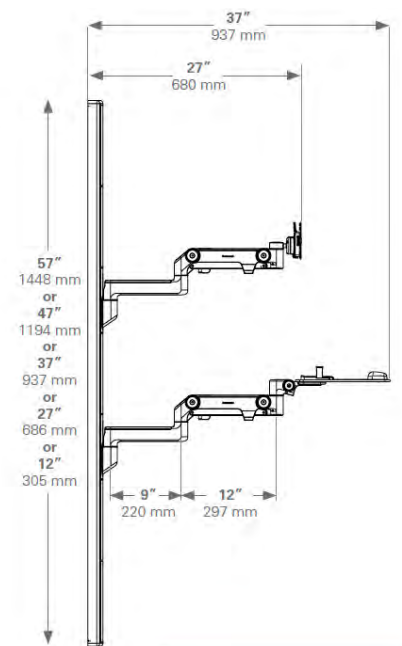

V6 Specifications

Side View

Flush Mount, No Links

Side View

No Links

Side View

Straight Links

Side View

No Links

Side View

No Links

Side View

Straight Links

Side View

Dynamic Links

Side View

Full Configuration, Dual Links

Side View

Flush Mount, No Links

Side View

No Links

V6 Accessories

		
V6SHP	V6VDK	V6VD2S
V6 Standard Healthcare Keyboard Platform	V6 V/Desk Keyboard Platform	V6 V/Desk2 Keyboard Platform