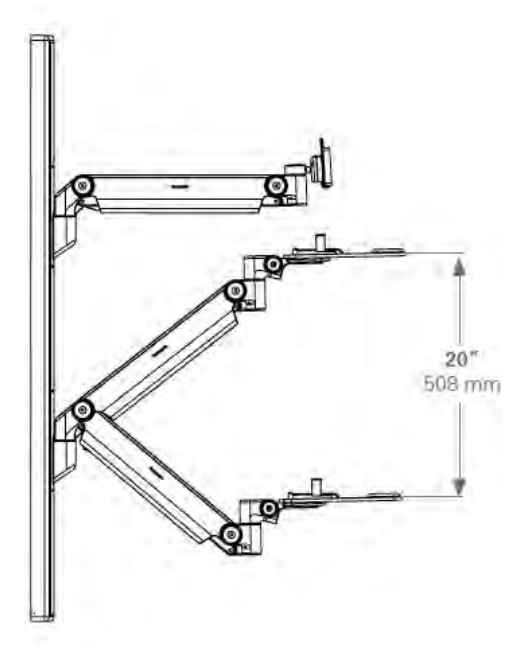

No Links

Side View

No Links

Side View

Straight Links

Side View

Dynamic Links

Side View

Full Configuration, Dual Links

Side View

Flush Mount, No Links

Side View

No Links

V6 Accessories

		
V6SHP	V6VDK	V6VD2S
V6 Standard Healthcare Keyboard Platform	V6 V/Desk Keyboard Platform	V6 V/Desk2 Keyboard Platform

	
VPA-SS	VPA-FS
ViewPoint Stactic Accessory Shelf	ViewPoint Flip-up Accessory Shelf

		
VPV-27vH	VPV-19	VPV-27
VESA Accessory Rail Mount with 27" Rail	V6 - Accessory Rail Mount with 19" Rail	V6 - Accessory Rail Mount with 27" Rail