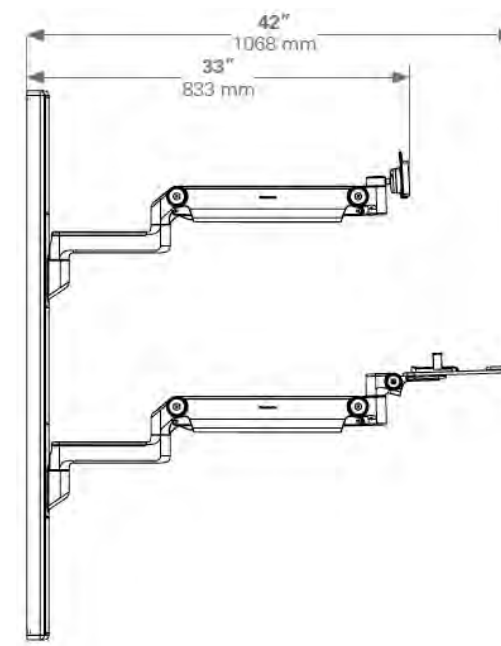

No Links

Side View

No Links

Side View

Straight Links

Side View

Dynamic Links

Side View

Full Configuration, Dual Links

Side View

Flush Mount, No Links

Side View

No Links

V6 Accessories

		
V6SHP	V6VDK	V6VD2S
V6 Standard Healthcare Keyboard Platform	V6 V/Desk Keyboard Platform	V6 V/Desk2 Keyboard Platform

	
VPA-SS	VPA-FS
ViewPoint Stactic Accessory Shelf	ViewPoint Flip-up Accessory Shelf

		
VPV-27vH	VPV-19	VPV-27
VESA Accessory Rail Mount with 27" Rail	V6 - Accessory Rail Mount with 19" Rail	V6 - Accessory Rail Mount with 27" Rail