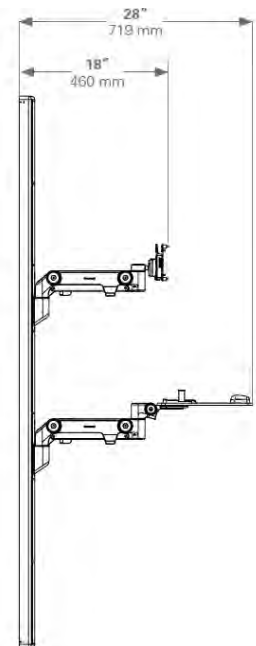

V6 Specifications

Side View

Flush Mount, No Links

Side View

No Links

Side View

Straight Links

Side View

No Links

Side View

No Links

Side View

Straight Links

Side View

Dynamic Links

Side View

Full Configuration, Dual Links

Side View

Flush Mount, No Links

Side View

No Links

V6 Accessories

		
V6SHP	V6VDK	V6VD2S
V6 Standard Healthcare Keyboard Platform	V6 V/Desk Keyboard Platform	V6 V/Desk2 Keyboard Platform

	
VPA-SS	VPA-FS
ViewPoint Stactic Accessory Shelf	ViewPoint Flip-up Accessory Shelf

		
VPV-27vH	VPV-19	VPV-27
VESA Accessory Rail Mount with 27" Rail	V6 - Accessory Rail Mount with 19" Rail	V6 - Accessory Rail Mount with 27" Rail