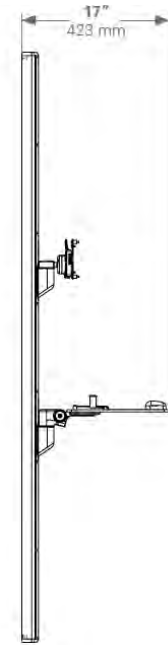

V6 Specifications

Side View

Flush Mount, No Links

Side View

No Links

Side View

Straight Links

Side View

No Links

Side View

No Links

Side View

Straight Links

Side View

Dynamic Links

Side View

Full Configuration, Dual Links

Side View

Flush Mount, No Links

Side View

No Links

V6 Accessories

		
V6SHP	V6VDK	V6VD2S
V6 Standard Healthcare Keyboard Platform	V6 V/Desk Keyboard Platform	V6 V/Desk2 Keyboard Platform