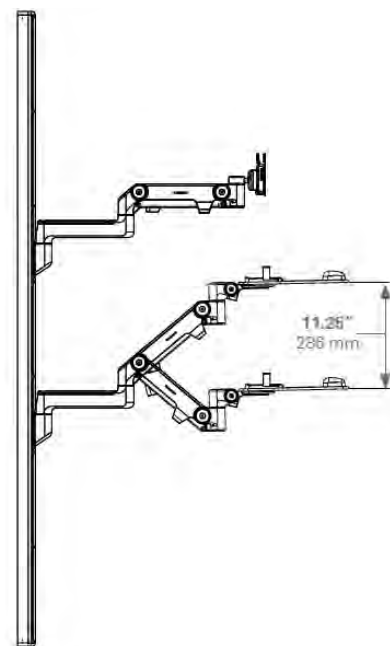

V6 Specifications

Side View

Flush Mount, No Links

Side View

No Links

Side View

Straight Links

Side View

No Links

Side View

No Links

Side View

Straight Links

Side View

Dynamic Links

Side View

Full Configuration, Dual Links

Side View

Flush Mount, No Links

Side View

No Links

V6 Accessories

		
V6SHP	V6VDK	V6VD2S
V6 Standard Healthcare Keyboard Platform	V6 V/Desk Keyboard Platform	V6 V/Desk2 Keyboard Platform

	
VPA-SS	VPA-FS
ViewPoint Stactic Accessory Shelf	ViewPoint Flip-up Accessory Shelf

		
VPV-27vH	VPV-19	VPV-27
VESA Accessory Rail Mount with 27" Rail	V6 - Accessory Rail Mount with 19" Rail	V6 - Accessory Rail Mount with 27" Rail