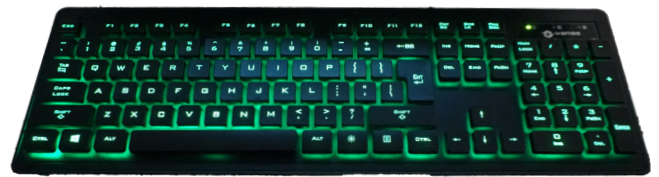

Mouse

Features:

- 3 key technology with scroll wheel
- Waterproof
- Washable design
- Rated IP68
- Quick connect functionality - USB plug and play connectivity
- USB extension
- 1-year warranty

Specifications:

Model	WMM-1
Dimensions	60 x 110 x 40 mm
Weight	140 g
Colour	Black
Interface	USB plug
Cable length	600 mm
USB Extension	1.5 m

Keyboard

Features:

- 3 different backlight colours
- Waterproof
- Washable design
- Rated IP68
- Membrane switch for quieter, faster key response
- Quick connect functionality - USB plug and play connectivity
- USB extension
- 1-year warranty

Specifications:

Model	WM-KB1
Key numbers	104
Dimensions	439 x 142 x 25.2 mm
Weight	550 g
Colour	Black
Interface	USB plug
Cable length	300 mm
USB Extension	1.5 m